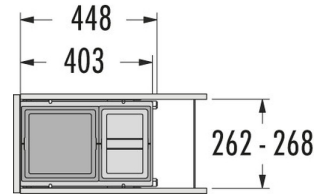

HAILO AS Cargo 300 15/10/D

3610871

GTIN: 4007126302687

For cabinets with front-mounted door of
300 mm width

SLIDE

2 BUCKET

25 L

TOTAL

Suitable for cabinet width (cm)
30

Specifications

Type of installation	Slide	✓
Cabinet-width min. (cm)		30
Cabinet-width max. (cm)		30
Suitable for cabinet width (cm)		30
available Cabinet-depth min. (mm)		450
Sidewall mounted		✓
Slides		covered, dampened slides with self-closing device with fully synchronized over-travel
Side-wall thickness (mm)		16 - 19 (self-adjusting)
Product dimensions (WxDxH) (mm)		262 - 268 x 403 x 388
Packing dimensions (WxDxH) (mm)		465 x 330 x 320
System-depth (mm)		448
Number of bins		2
Lid		Sheet metal system lid + 1 Lid 10 l
Capacity (l)		1 x 15 + 1 x 10
Total volume (l)		25

PRODUCT SPECIFICATION SHEET

Color plastic parts	dark grey
Color metal parts	dark grey
Weight incl. packing (kg)	8,5