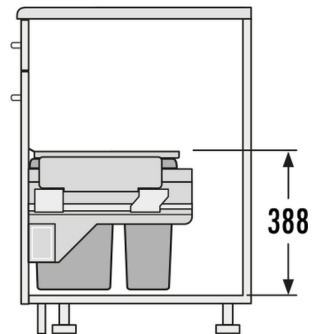

HAILO AS Cargo 300 15/10/D

3610871

GTIN: 4007126302687

For cabinets with front-mounted door of
300 mm width

SLIDE

2 BUCKET

25 L

TOTAL

Suitable for cabinet width (cm)
30

Specifications

Type of installation	Slide	✓
Cabinet-width min. (cm)		30
Cabinet-width max. (cm)		30
Suitable for cabinet width (cm)		30
available Cabinet-depth min. (mm)		450
Sidewall mounted		✓
Slides		covered, dampened slides with self-closing device with fully synchronized over-travel
Side-wall thickness (mm)		16 - 19 (self-adjusting)
Product dimensions (WxDxH) (mm)		262 - 268 x 403 x 388
Packing dimensions (WxDxH) (mm)		465 x 330 x 320
System-depth (mm)		448
Number of bins		2
Lid		Sheet metal system lid + 1 Lid 10 l
Capacity (l)		1 x 15 + 1 x 10
Total volume (l)		25

PRODUCT SPECIFICATION SHEET

Color plastic parts	dark grey
Color metal parts	dark grey
Weight incl. packing (kg)	8,5